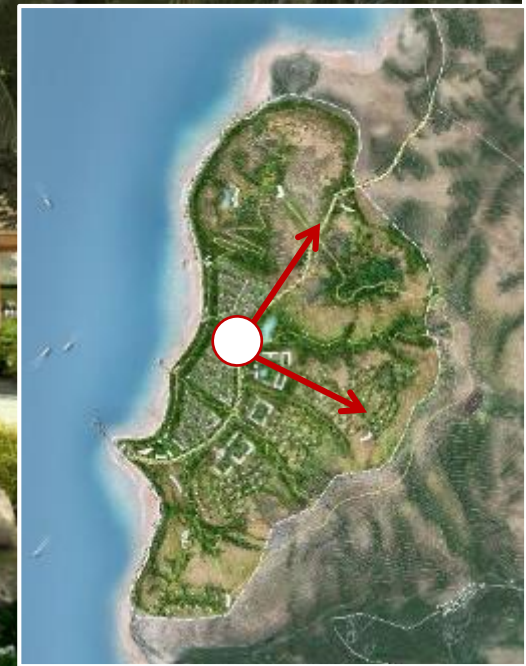

View to
Golomori Hill