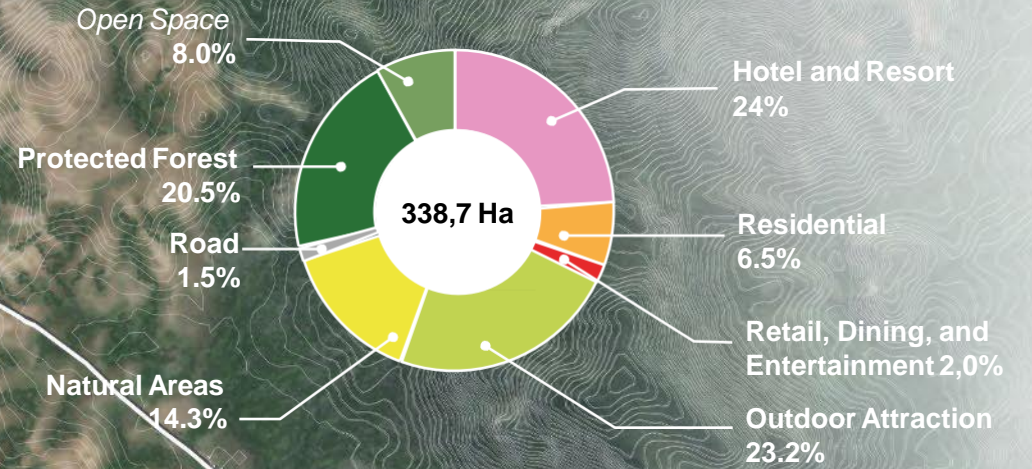

The Tanamori Site Photos

The Tanamori Site Photos

6

7

8

9

VISION FOR THE TANAMORI IS TO
DEVELOP *PREMIUM & INTEGRATED*
TOURISM ESTATE AS THE TOURISM
GATEWAY
TO KOMODO NATIONAL PARK

Aerial Perspective The TanaMori

Indicative Land Use Plan

Subject to further changes and detailing

Land Use Distribution (Total area 338 Ha)

[CONFIDENTIAL]
L]

View from the Hill Villas

Rinca Island
Komodo National Park

Rinca Island
Komodo National Park