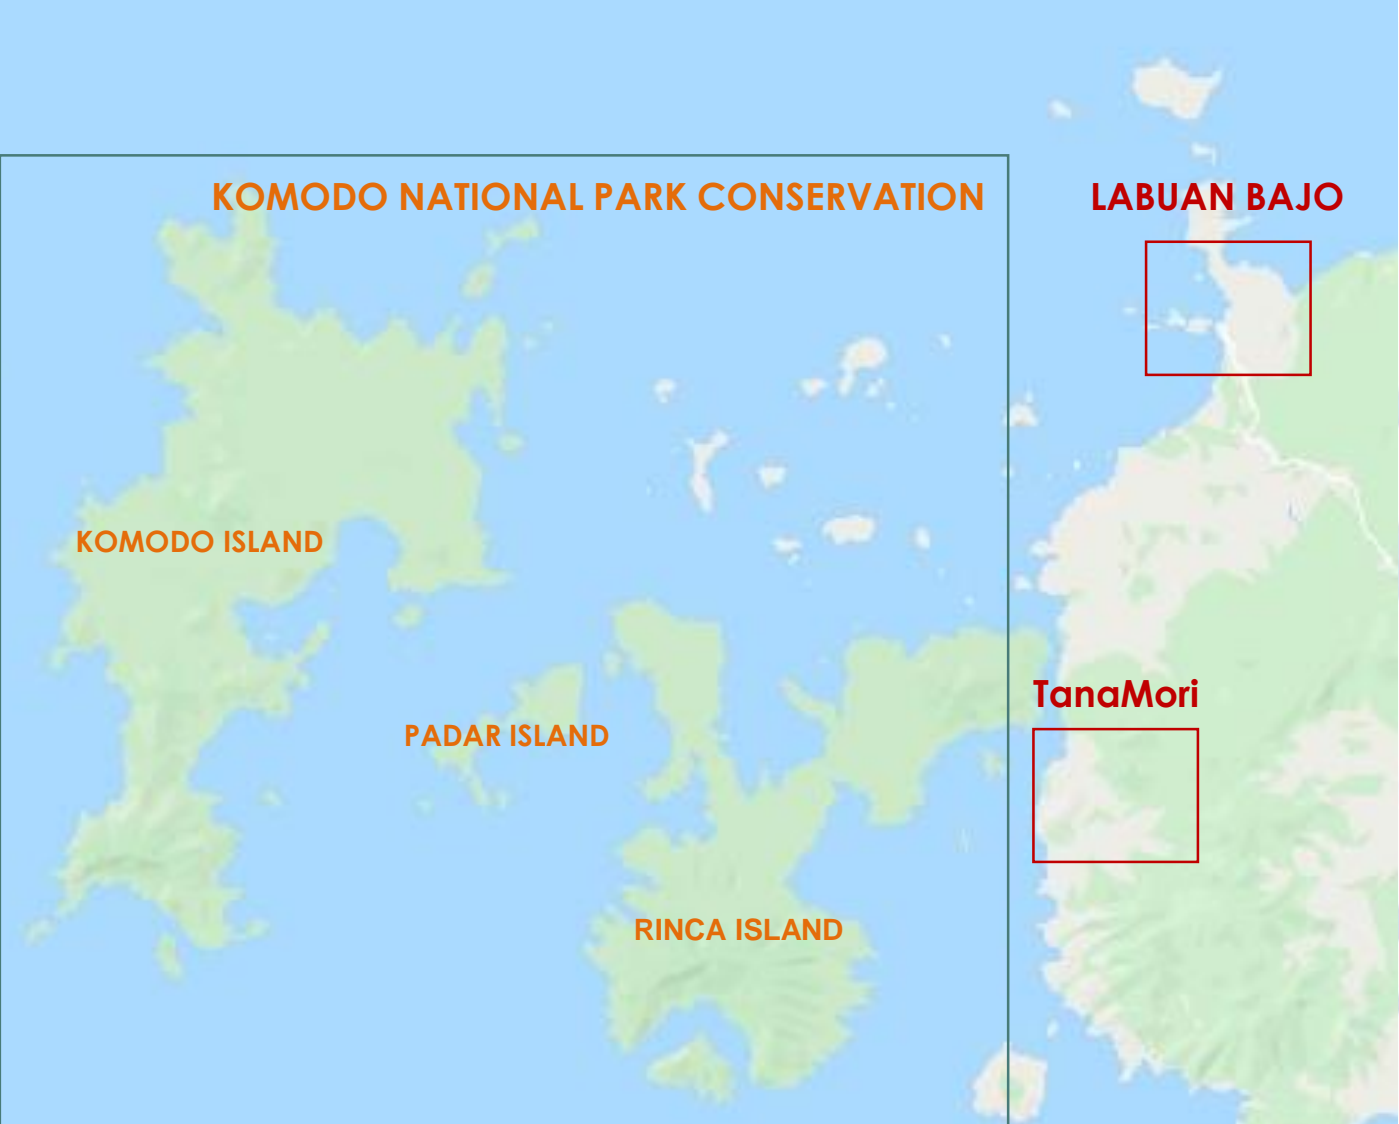

Vela Andapita
The Jakarta Post

Jakarta / Tue, January 21, 2020 / 08:09 pm

President Joko "Jokowi" Widodo oversees the development of Puncak Waringin in Labuan Bajo, East Nusa Tenggara, on Monday. Jokowi's administration has targeted Labuan Bajo to become one of the government's five super-priority destinations as a part of its efforts to make the tourism industry one of the new drivers of economic growth. (Presidential Palace Press Bureau/Muchlis Jr)

Presiden Jokowi Siapkan Labuan Bajo Jadi Tuan Rumah G20 dan Asean Summit 2023

41,110 views • Jan 22, 2020

1.4K 42 SHARE SAVE

Sekretariat Presiden 689K subscribers

Indonesia Persiapkan Labuan Bajo untuk Pertemuan G20

Pemerintah Siapkan Labuan Bajo Sebagai Lokasi KTT G20

Novy Lumanauw, Senin, 20 Januari 2020 | 13:51 WIB

PROJECT LOCATION

Rinca Island
Komodo National Park

TanaMori, Flores Island
Project site

VIEW FROM THE SITE